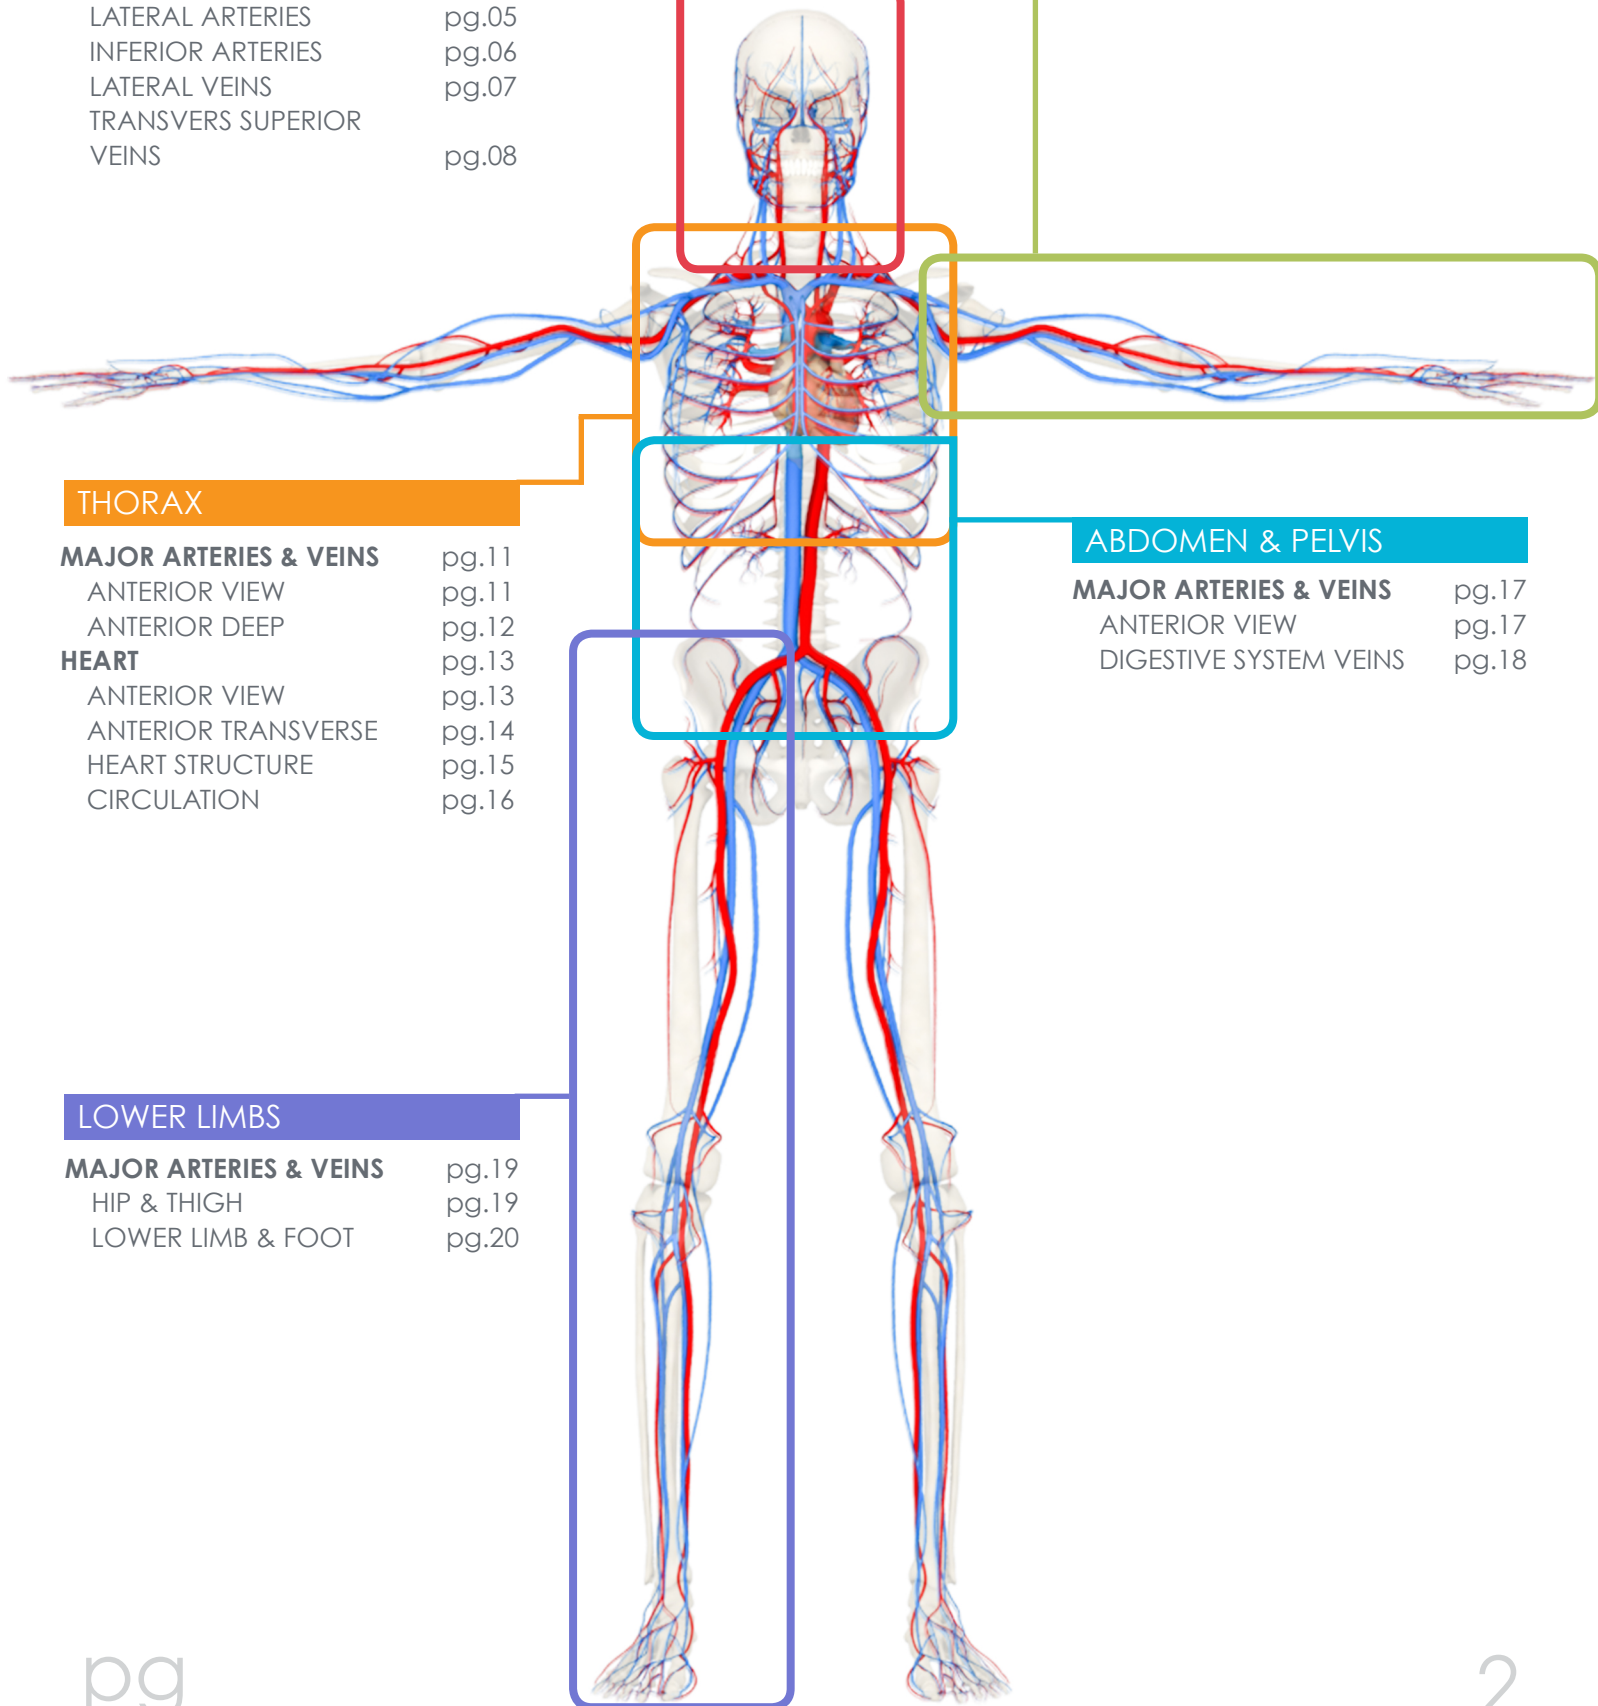

UPPER LIMB

MAJOR ARTERIES & VEINS	pg.09
ANTERIOR VIEW	pg.09
UPPER AND LOWER ARM	pg.10

THORAX

MAJOR ARTERIES & VEINS	pg.11
ANTERIOR VIEW	pg.11
ANTERIOR DEEP	pg.12
HEART	pg.13
ANTERIOR VIEW	pg.13
ANTERIOR TRANSVERSE	pg.14
HEART STRUCTURE	pg.15
CIRCULATION	pg.16

ABDOMEN & PELVIS

MAJOR ARTERIES & VEINS	pg.17
ANTERIOR VIEW	pg.17
DIGESTIVE SYSTEM VEINS	pg.18

LOWER LIMBS

MAJOR ARTERIES & VEINS	pg.19
HIP & THIGH	pg.19
LOWER LIMB & FOOT	pg.20

ANTERIOR VIEW

- Arteries
- Veins

LATERAL VIEW

LATERAL VIEW

LATERAL VIEW

ANTERIOR VIEW

- Arteries
- Veins

ANTERIOR VIEW

POSTERIOR VIEW

ANTERIOR VIEW

- Arteries
- Veins

ANTERIOR VIEW

ANTERIOR VIEW

ANTERIOR TRANSVERSE VIEW

ANTERIOR TRANSVERSE VIEW

ANTERIOR VIEW

ANTERIOR VIEW

ANTERIOR VIEW